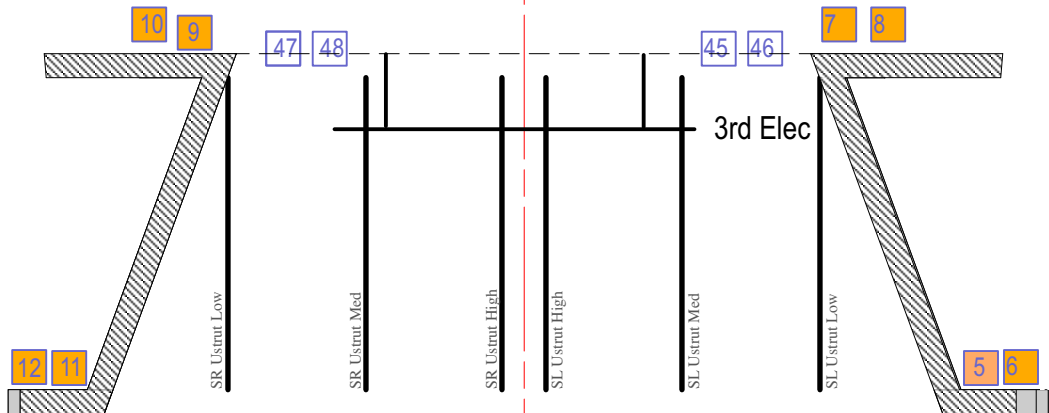

Light Plot. Northfield Arts Guild Theater

Backstage Electric

2nd Elec

1st Elec

SR Side Elec

Color	Purpose
10	Ustrut
9	Ustrut
7	Ustrut
4	Side Elec
1	Side Stub
16	Side Elec
15	House Light
14	Booth
13	Side Elec
49	Channel

HOUSE LIGHT
1
48

Booth

SL Side Stub

SL Side Elec

Instrument Summary:

Theater Circuits

 8 feet above floor

 12" above floor

 at hanging position

Light Plot

Northfield Arts Guild

Light Plot

7/22/22

Scale: 1/4"

B. Bjorklund

Revision: